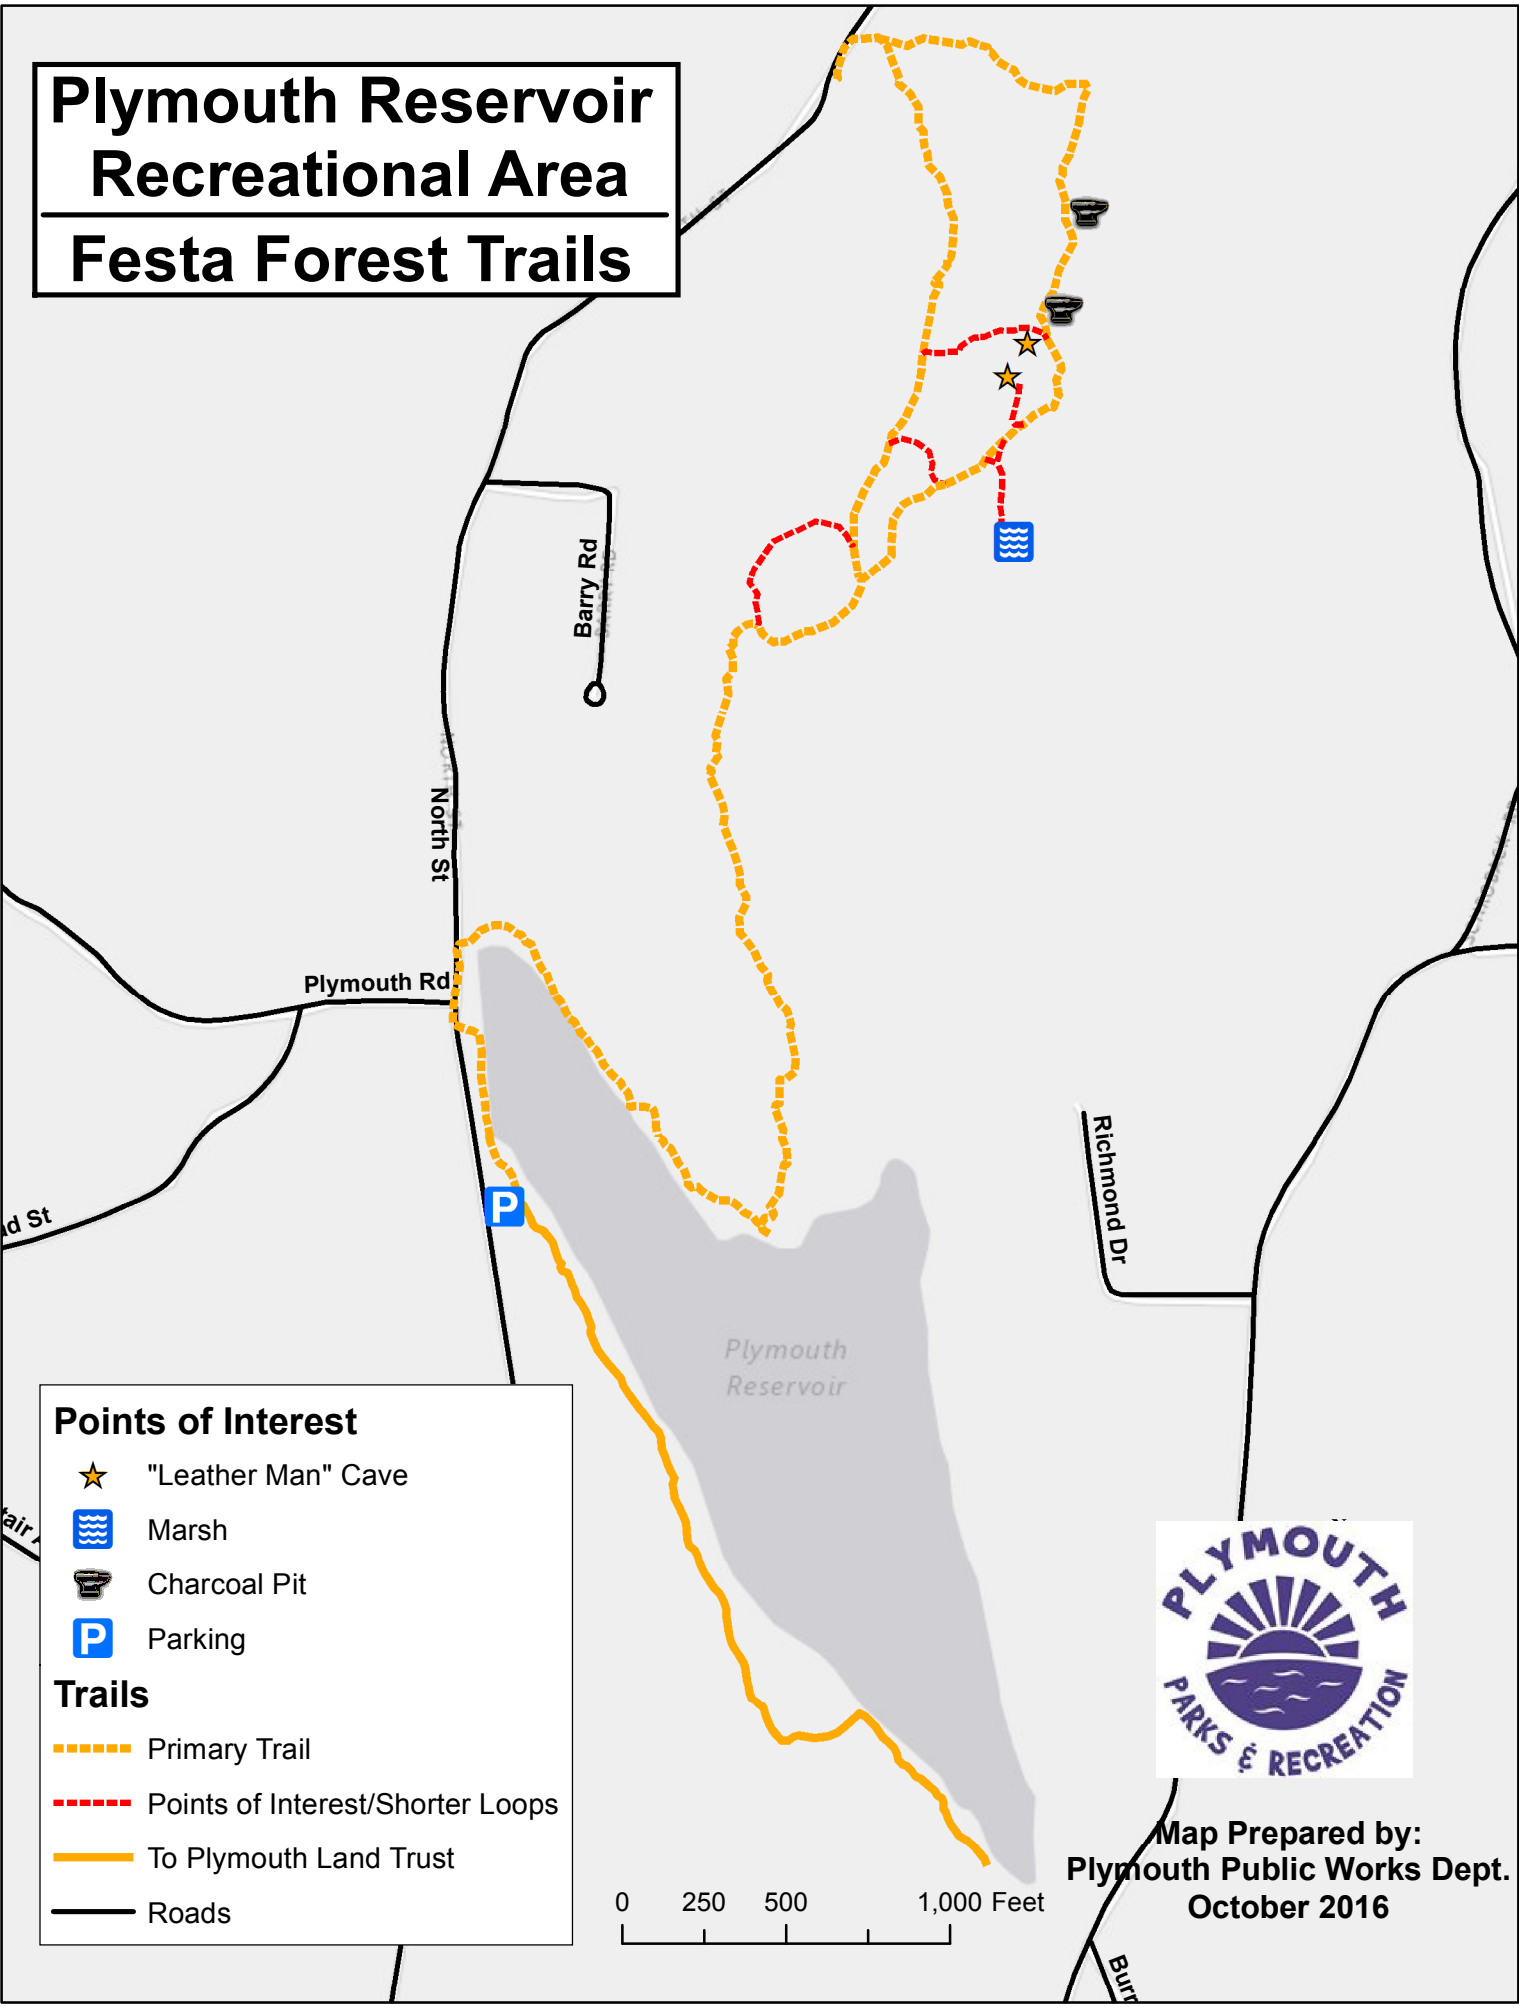

Plymouth Reservoir Recreational Area Festa Forest Trails

Points of Interest

- ★ "Leather Man" Cave
- Marsh
- Charcoal Pit
- P Parking

Trails

- Primary Trail
- Points of Interest/Shorter Loops
- To Plymouth Land Trust
- Roads

Map Prepared by:
Plymouth Public Works Dept.
October 2016