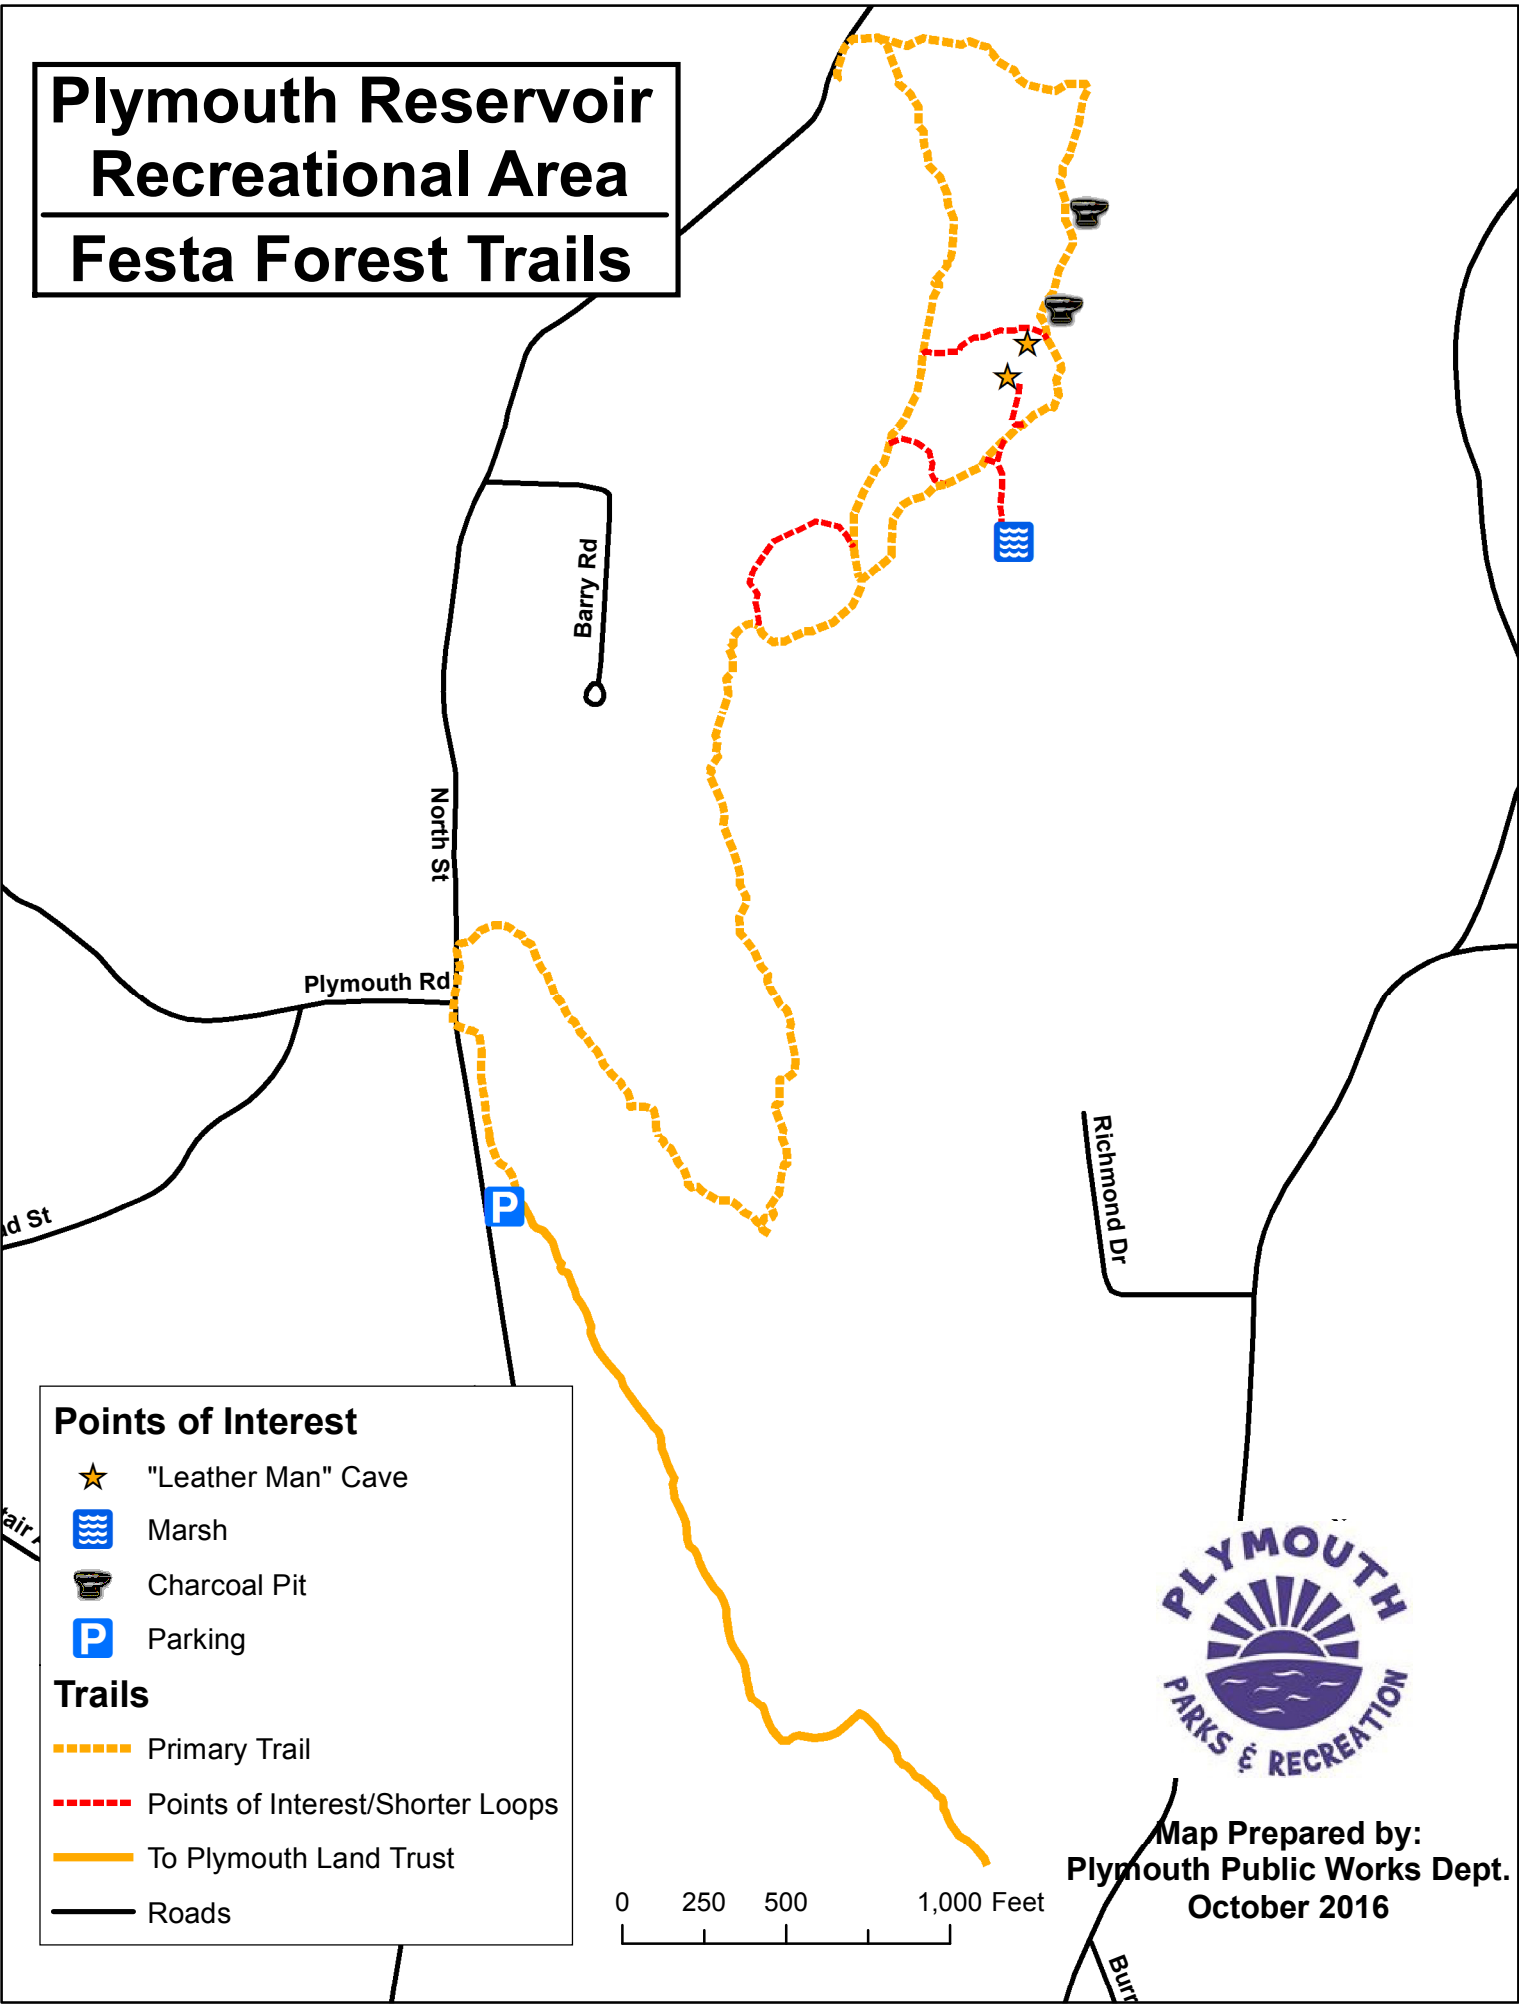

Plymouth Reservoir Recreational Area Festa Forest Trails

Points of Interest

- ★ "Leather Man" Cave
- Marsh
- Charcoal Pit
- P Parking

Trails

- Primary Trail
- Points of Interest/Shorter Loops
- To Plymouth Land Trust
- Roads

Map Prepared by:
Plymouth Public Works Dept.
October 2016