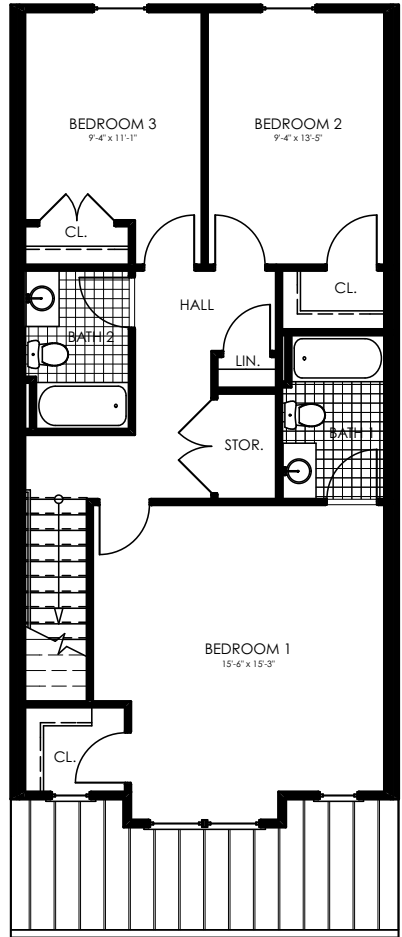

This beautiful, new townhome community offers newly constructed two and three bedroom townhomes in a 2-story townhome design. Each home features an individual entrance, spacious living area, dining area, fully equipped kitchen and individual garage parking. An abundance of interior closet storage space has been carefully designed. Two Bedroom units feature 1st floor powder room and full bath on 2nd floor. Three bedroom units feature 1st floor powder room and two full baths on 2nd floor. Our Community Center houses our on-site management offices, a community room, kitchen and a computer lab with internet service. Designed with your family's needs in mind, Crossroads is the ultimate in suburban affordable housing.

2 BEDROOM UNIT- DOUBLE STORY

FIRST FLOOR

SECOND FLOOR

2 BEDROOM UNIT- SINGLE STORY

GROUND FLOOR

3 BEDROOM UNIT- DOUBLE STORY

FIRST FLOOR

SECOND FLOOR