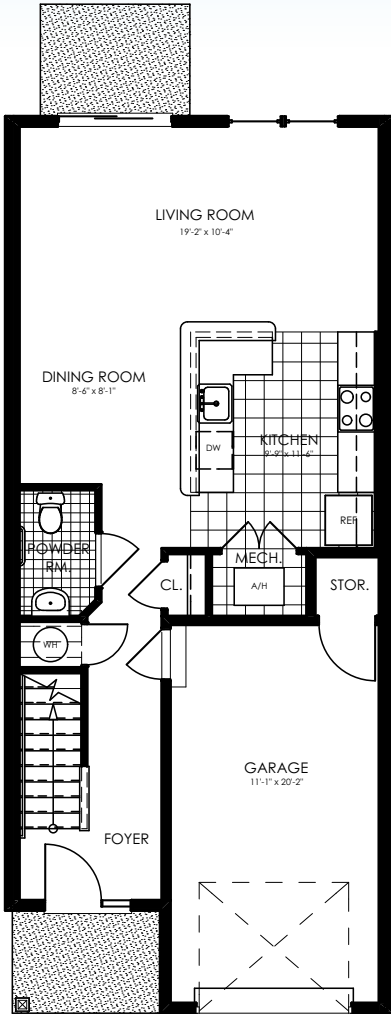

This beautiful, new townhome community offers newly constructed two and three bedroom townhomes in a 2-story townhome design. Each home features an individual entrance, spacious living area, dining area, fully equipped kitchen and individual garage parking. An abundance of interior closet storage space has been carefully designed. Two Bedroom units feature 1st floor powder room and full bath on 2nd floor. Three bedroom units feature 1st floor powder room and two full baths on 2nd floor. Our Community Center houses our on-site management offices, a community room, kitchen and a computer lab with internet service. Designed with your family's needs in mind, Crossroads is the ultimate in suburban affordable housing.

APARTMENT FEATURES

- Spacious Living Area
- Private Entrances
- Private Garage
- Vinyl Plank Flooring on 1st floor.
Wall-to-Wall Carpeting on 2nd Floor.
- Fully Equipped Kitchen
- Dining Area
- Energy Efficient HVAC System
- Mini Blinds On All Windows
- Linen Closet
- Storage Closet
- Smoke Detectors
- Fire Suppression System
- Fire Extinguisher
- Fully Accessible ADA Units Available
- Water, Sewer & Trash included in Rent
- Smoke Free Units – 100%

2 BEDROOM UNIT- DOUBLE STORY

FIRST FLOOR

SECOND FLOOR

2 BEDROOM UNIT- SINGLE STORY

GROUND FLOOR

3 BEDROOM UNIT- DOUBLE STORY

FIRST FLOOR

SECOND FLOOR