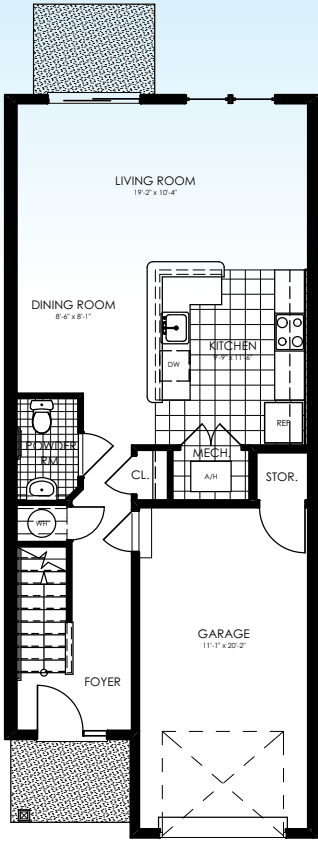

This beautiful, new townhome community offers newly constructed two and three bedroom townhomes in a 2-story townhome design. Each home features an individual entrance, spacious living area, dining area, fully equipped kitchen and individual garage parking. An abundance of interior closet storage space has been carefully designed. Two Bedroom units feature 1st floor powder room and full bath on 2nd floor. Three bedroom units feature 1st floor powder room and two full baths on 2nd floor. Our Community Center houses our on-site management offices, a community room, kitchen and a computer lab with internet service. Designed with your family's needs in mind, Crossroads is the ultimate in suburban affordable housing.

2 BEDROOM UNIT- DOUBLE STORY

FIRST FLOOR

SECOND FLOOR

2 BEDROOM UNIT- SINGLE STORY

GROUND FLOOR

3 BEDROOM UNIT- DOUBLE STORY

FIRST FLOOR

SECOND FLOOR