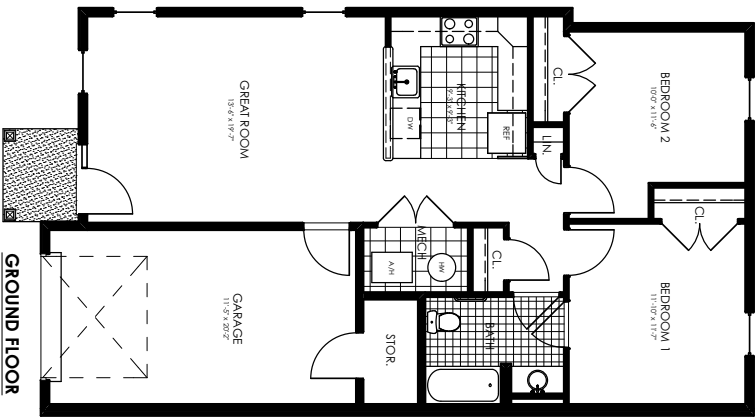

This beautiful, new townhome community offers newly constructed two and three bedroom townhomes in a 2-story townhome design. Each home features an individual entrance, spacious living area, dining area, fully equipped kitchen and individual garage parking. An abundance of interior closet storage space has been carefully designed. Two Bedroom units feature 1st floor powder room and full bath on 2nd floor. Three bedroom units feature 1st floor powder room and two full baths on 2nd floor. Our Community Center houses our on-site management offices, a community room, kitchen and a computer lab with internet service. Designed with your family's needs in mind, Crossroads is the ultimate in suburban affordable housing.

2 BEDROOM UNIT- DOUBLE STORY

FIRST FLOOR

SECOND FLOOR

2 BEDROOM UNIT- SINGLE STORY

GROUND FLOOR

3 BEDROOM UNIT- DOUBLE STORY

FIRST FLOOR

SECOND FLOOR