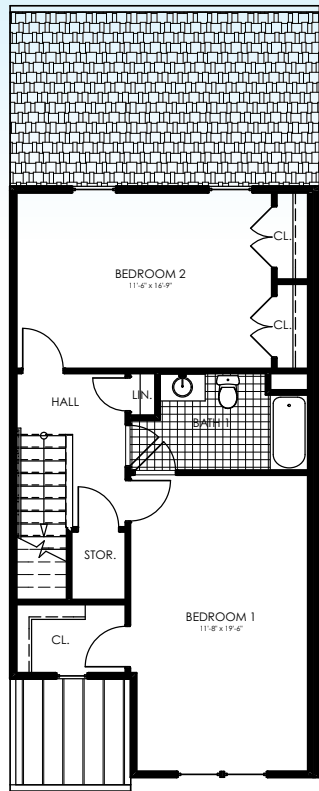

This beautiful, new townhome community offers newly constructed two and three bedroom townhomes in a 2-story townhome design. Each home features an individual entrance, spacious living area, dining area, fully equipped kitchen and individual garage parking. An abundance of interior closet storage space has been carefully designed. Two Bedroom units feature 1st floor powder room and full bath on 2nd floor. Three bedroom units feature 1st floor powder room and two full baths on 2nd floor. Our Community Center houses our on-site management offices, a community room, kitchen and a computer lab with internet service. Designed with your family's needs in mind, Crossroads is the ultimate in suburban affordable housing.

2 BEDROOM UNIT- DOUBLE STORY

FIRST FLOOR

SECOND FLOOR

2 BEDROOM UNIT- SINGLE STORY

GROUND FLOOR

3 BEDROOM UNIT- DOUBLE STORY

FIRST FLOOR

SECOND FLOOR