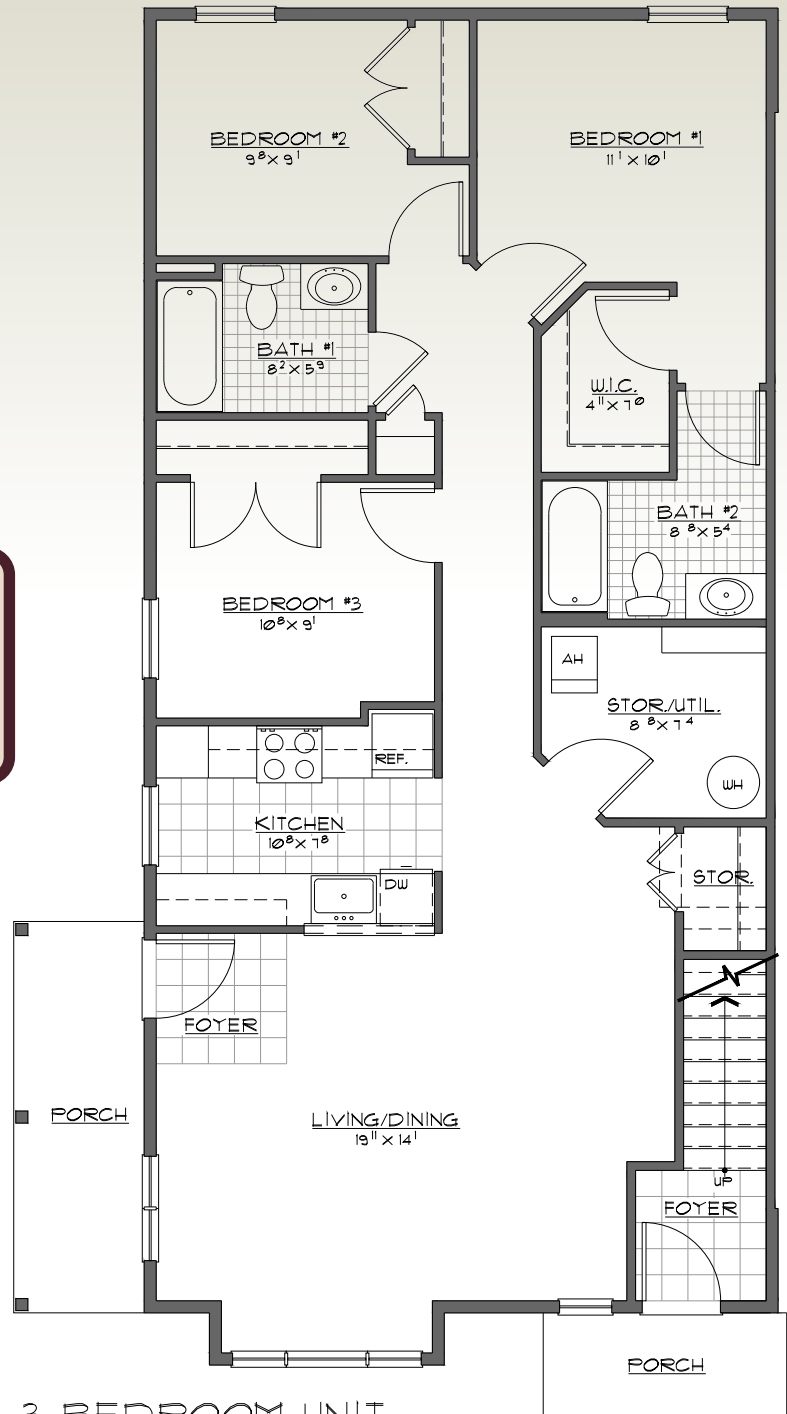

This beautiful, new apartment community offers newly constructed one, two and three bedroom units in a 2-story townhome design. Each home features an individual entrance, spacious living area, fully equipped kitchen, and off street parking. An abundance of interior closet storage space has been carefully designed. The Community Center houses our on-site management offices, a community room, kitchen and a computer lab with internet service. Designed with your family's needs in mind, Galloway Meadows is the ultimate in suburban affordable housing.

Galloway Meadows

1 BEDROOM UNIT

UNIT TYPE - A2.1 (790 S.F.)

2 BEDROOM UNIT

UNIT TYPE - B1.1 (866 S.F.)

Galloway Meadows

3 BEDROOM UNIT
UNIT TYPE - C1.1 (1161 S.F.)