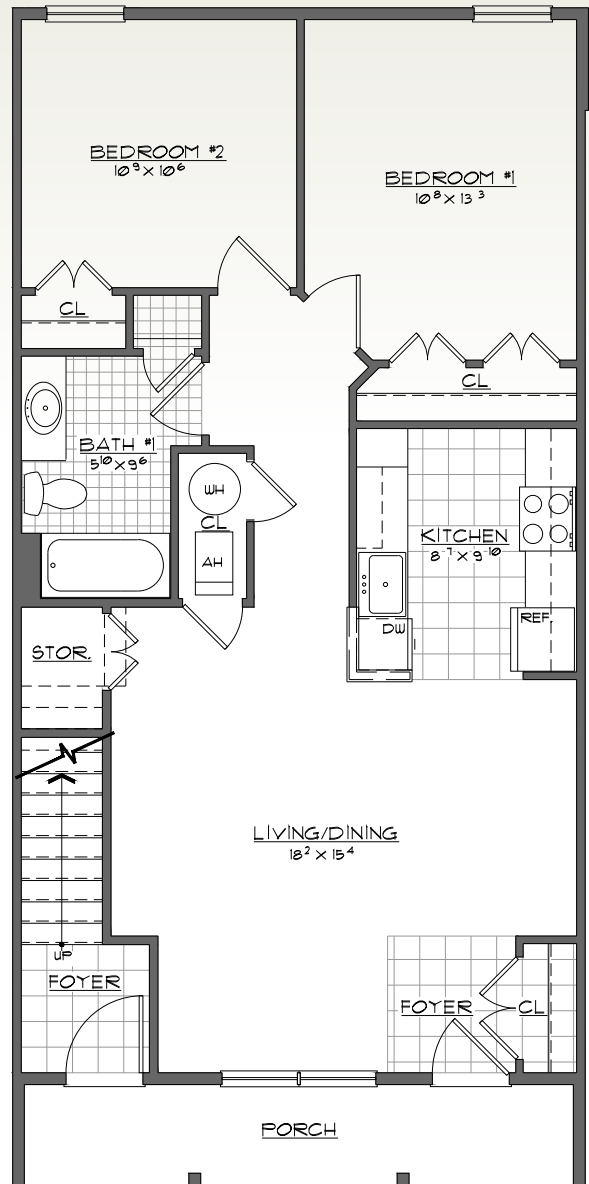

This beautiful, new apartment community offers newly constructed one, two and three bedroom units in a 2-story townhome design. Each home features an individual entrance, spacious living area, fully equipped kitchen, and off street parking. An abundance of interior closet storage space has been carefully designed. The Community Center houses our on-site management offices, a community room, kitchen and a computer lab with internet service. Designed with your family's needs in mind, Galloway Meadows is the ultimate in suburban affordable housing.

Galloway Meadows

1 BEDROOM UNIT

UNIT TYPE - A2.1 (790 S.F.)

2 BEDROOM UNIT

UNIT TYPE - B1.1 (866 S.F.)

Galloway Meadows

3 BEDROOM UNIT
UNIT TYPE - C1.1 (1161 S.F.)